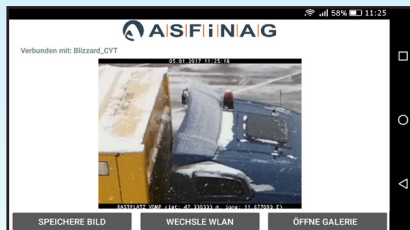

A down falling ice plate easily breaks through
the windshield of a car.

An undetected
extra cargo on
your truck roof
can quickly
become a deadly
hazard to other
traffic participants.

Protect yourself and other road users by
frequently checking your rooftop
before departure!

For an unambiguous assignment, location
information and certified time and date stamps
are added to the camera images.

The **CYT4asfinag** application can be used free of charge at all designated CYT – locations.

1.) Free download of CYT4asfinag app in the store

2.) Start the application and select CYT in the marked area

3.) Check the truck roof on snow and ice in the live images

4.) If required: Cleaning the roof

5.) Documentation of the roadworthy truck roof by storing the picture

6.) View the stored image in the gallery

CYT

Check Your Top

offers:

- + Free download of the app
- + Safe check of the truck roof
- + Documentation possibility of truck roof
- + No internet connection needed
- + Location independence
- + Reception of camera pictures on the smartphone or tablet
- + Local time and date information on camera image
- + Location information on camera image
- + Data privacy (no storage of pictures)
- + Quicker and safer by checking from cab